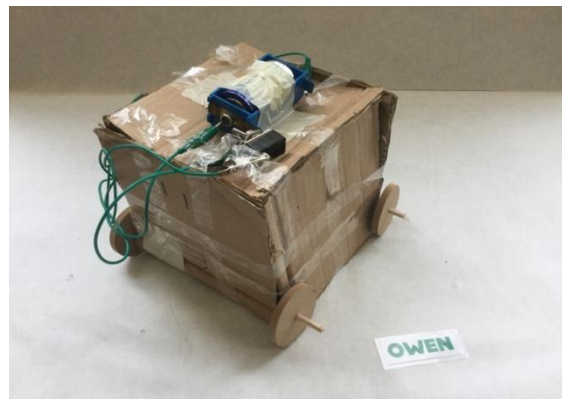

HOW DOES THE TELEPORTER WORK?

Have you ever done something amazing and you can do it again, well this is the thing for you. The Teleporter 3000 can back in time {warning don't mess up the past and the further} .

Right now lets tell you the rest step one you buy my product . How to work the teleporter step two press the big red button {on the back} step three you press the lever and keep it on now wait a 1-2 minutes and close the top of the teleporter. And have fun in the past and further.